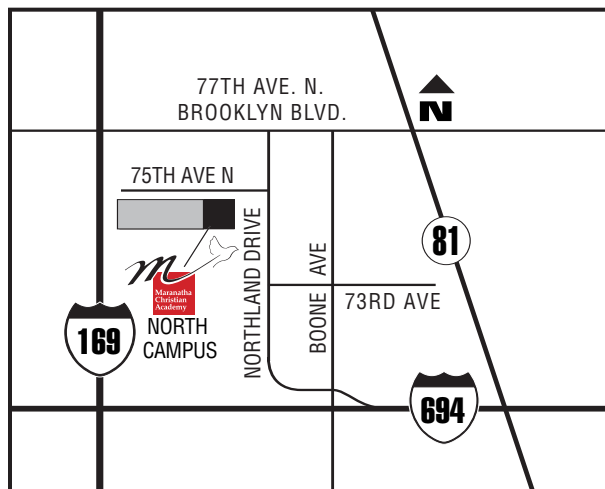

WHERE MCA IS LOCATED

NORTH CAMPUS

(Pre-kindergarten and Grades 7-12)
9201 75th Avenue N., Brooklyn Park
612-588-2850

From I-694 take the Boone Avenue exit. Follow Boone Avenue north to 73rd Avenue. Turn left on 73rd and go one block. Turn right on Northland Drive and go one block. Turn left on 75th Avenue and turn left into the first parking lot entrance. Look for Maranatha Christian Academy sign above the east-end doors.

FROM MCA NORTH CAMPUS TO MCA SOUTH CAMPUS

Exit MCA north campus (75th Avenue North) and turn right onto Northland Drive. Follow Northland Drive to Boone Avenue. Turn right onto Boone Avenue and follow over Highway 94. Continue on Boone Avenue to 63rd Avenue and turn left onto 63rd Avenue. Follow 63rd Avenue to Highway 81 and turn right (east) onto Highway 81. Continue on Highway 81, traveling over Highway 100 until Lake Drive (2nd stoplight). Turn left and follow to Victory Memorial Parkway (4-way stop). Turn right onto Victory Memorial Parkway. Follow to 40th Avenue and turn left. Follow to Thomas Avenue. The school is on the corner of Thomas and 40th on the left. Enter at door #1.

Turn right onto Victory Memorial Parkway. Follow to 40th Avenue and turn left. Follow to Thomas Avenue. The school is on the corner of Thomas and 40th Avenue on the left. Enter at door #1.

- From Highway 94 W, exit at Dowling Avenue. Follow Dowling Avenue west to Thomas Avenue. Turn right onto Thomas Avenue and follow to 40th Avenue. The school is on the corner of Thomas and 40th on the left. Enter at door #1.