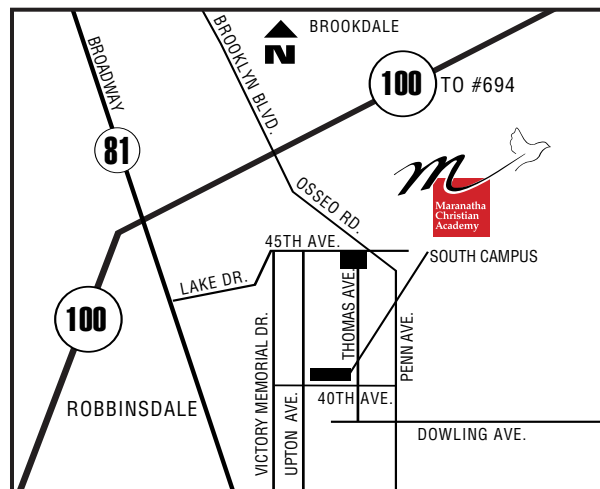

WHERE MCA IS LOCATED

NORTH CAMPUS

(Pre-kindergarten and Grades 7-12)
9201 75th Avenue N., Brooklyn Park
612-588-2850

From I-694 take the Boone Avenue exit. Follow Boone Avenue north to 73rd Avenue. Turn left on 73rd and go one block. Turn right on Northland Drive and go one block. Turn left on 75th Avenue and turn left into the first parking lot entrance. Look for Maranatha Christian Academy sign above the east-end doors.

FROM MCA NORTH CAMPUS TO MCA SOUTH CAMPUS

Exit MCA north campus (75th Avenue North) and turn right onto Northland Drive. Follow Northland Drive to Boone Avenue. Turn right onto Boone Avenue and follow over Highway 94. Continue on Boone Avenue to 63rd Avenue and turn left onto 63rd Avenue. Follow 63rd Avenue to Highway 81 and turn right (east) onto Highway 81. Continue on Highway 81, traveling over Highway 100 until Lake Drive (2nd stoplight). Turn left and follow to Victory Memorial Parkway (4-way stop). Turn right onto Victory Memorial Parkway. Follow to 40th Avenue and turn left. Follow to Thomas Avenue. The school is on the corner of Thomas and 40th on the left. Enter at door #1.

Turn right onto Victory Memorial Parkway. Follow to 40th Avenue and turn left. Follow to Thomas Avenue. The school is on the corner of Thomas and 40th Avenue on the left. Enter at door #1.

- From Highway 94 W, exit at Dowling Avenue. Follow Dowling Avenue west to Thomas Avenue. Turn right onto Thomas Avenue and follow to 40th Avenue. The school is on the corner of Thomas and 40th on the left. Enter at door #1.